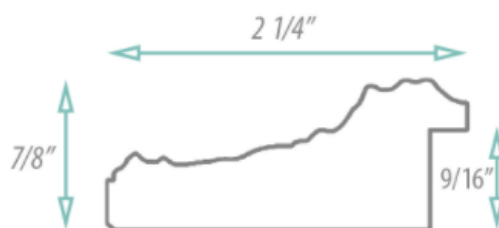

SPECIFICATION SHEET

FRAMED MIRROR

MODEL#: FM 83351-24X36

FRAMED MIRRORS COLLECTION

FEATURES:

- ONE 24X36" HIGH RESOLUTION SILVER PLATE GLASS MIRROR SIZE W/ DECORATIVE FRAME.
- "WALL HUGGER" HANGER FOR MOUNTING INCLUDED.
- STANDARD MOUNTING STYLE IS VERTICAL. FOR HORIZONTAL, PLEASE SPECIFY WHEN ORDERING.
- PACKED IN FOUR WALL (FOLDED DOUBLE WALL) CORRUGATION.
- STYLE: ORNATE
- COLOR: GOLD
- FINISH: LEAF/FOIL

MIRROR FINISHES:

- FLAT POLISHED EDGE
- BEVELED EDGE

OVERALL SIZE DIMENSION: 28 1/2" WIDE X 40 1/2" HIGH X 1" DEEP